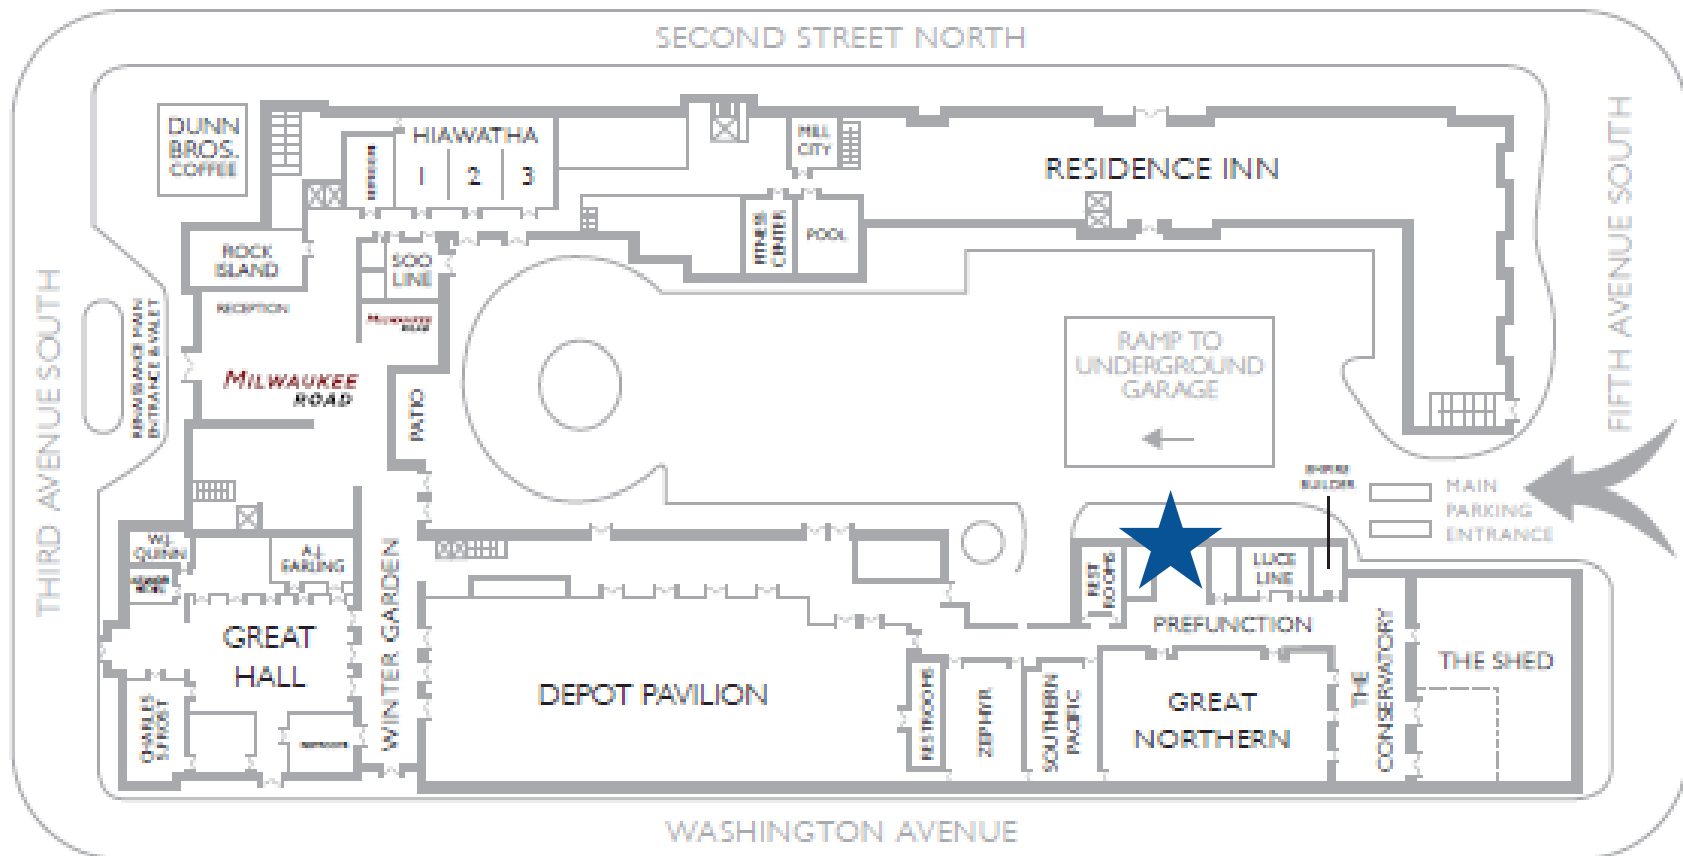

HARD HAT & Black Tie

- Parking is available in the surface lot and the underground garage at The Depot.
- Access to both lots is off of 5th Avenue South.
- If parking in the surface lot, please enter the event at the Pre-Function space (blue star above).
- If parking in the underground garage, take the Great Northern elevators to the main floor.
- Questions? Contact Bryanna Nagan at bryanna.nagan@tchabitat.org.